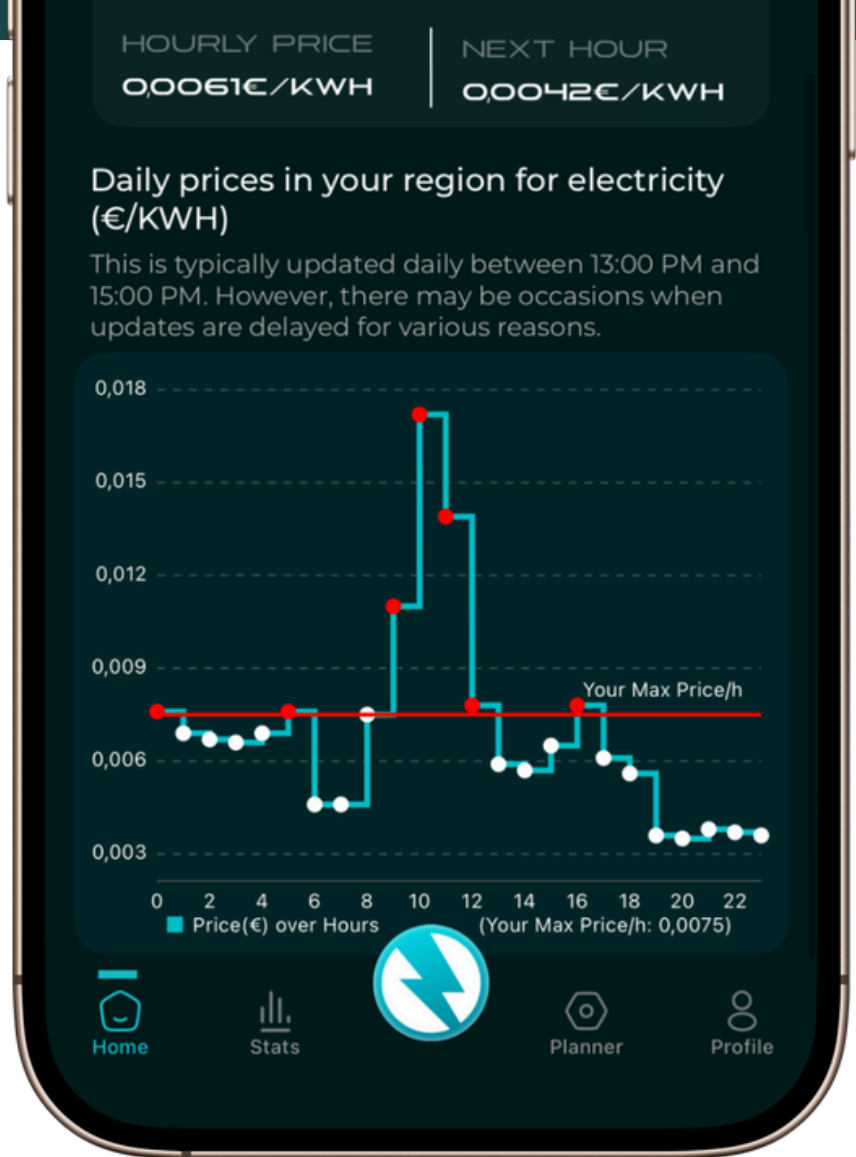

Smarter spa ownership starts here

Lower energy costs. Less effort. Fully automatic

SPAPILOT

Spapilot takes care of your spa – even when you don't.

It automatically plans heating to reduce cost and wear, without you having to manage schedules or prices daily.

Less thinking.
More enjoying.

STAY IN CONTROL OF YOUR ENERGY COSTS

- COST CONTROL

Spapilot automatically avoids expensive hours and spreads heating intelligently – so your spa is ready when you need it, without unnecessary costs.