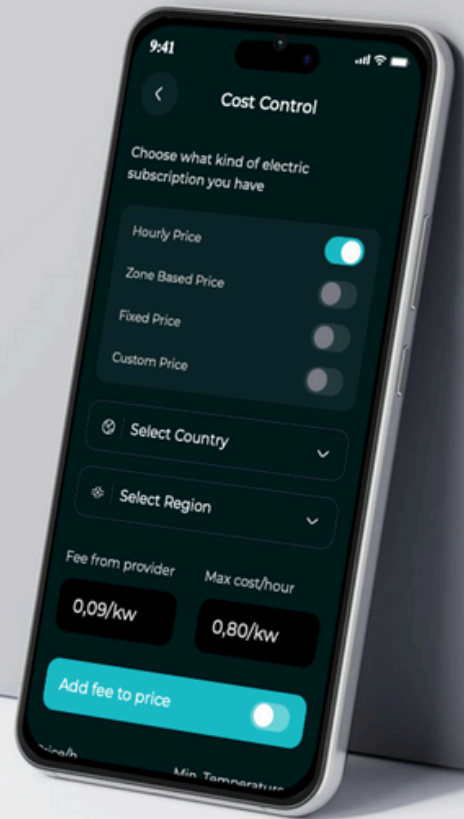

Enjoy your spa.
Let Spapilot handle the rest.

Smart energy control that works
quietly in the background.