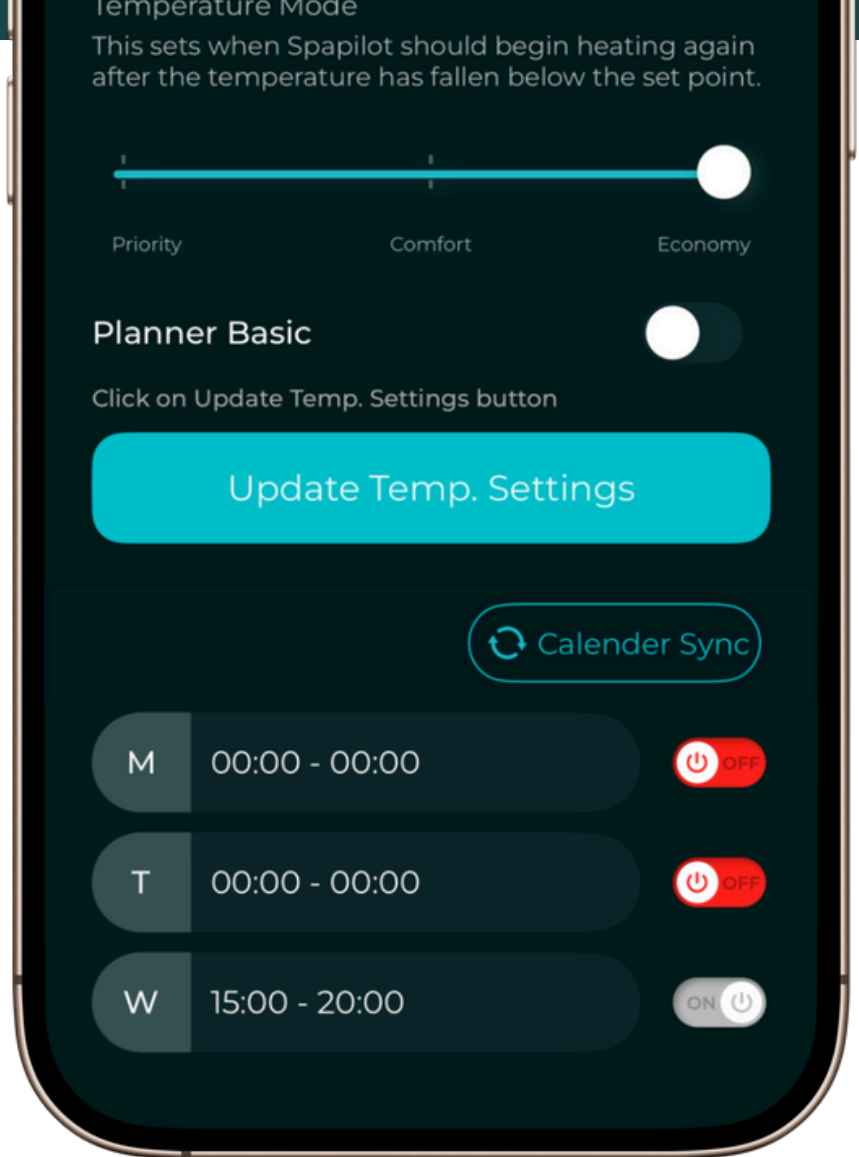

ALWAYS READY. NEVER WASTING ENERGY.

- PLANNER

Spapilot prepares your spa in advance and avoids unnecessary heating when it's not needed.

You don't need to adjust it daily – Spapilot adapts automatically.