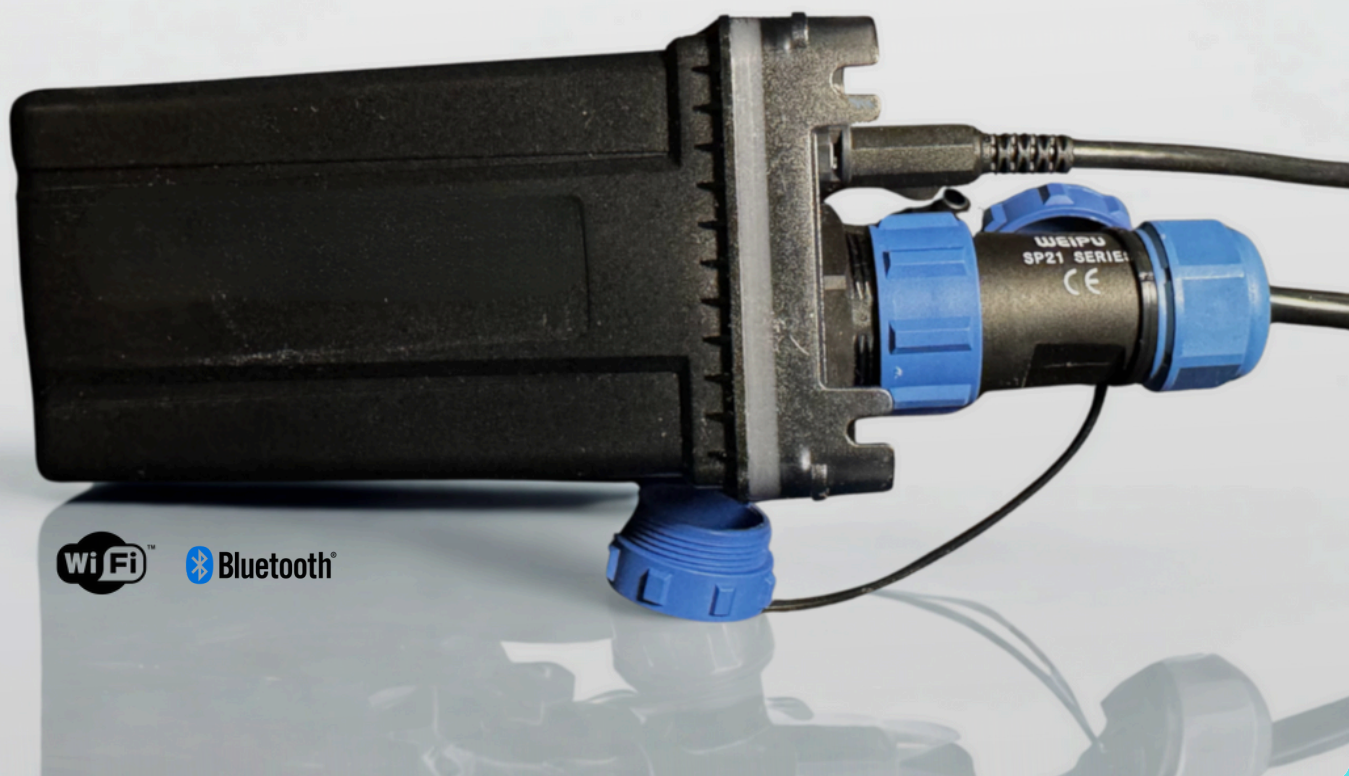

*Intelligent hardware that
supports both local and
internet-based communication.
IP-68 rated.*

**Simple, helpful, and makes your
everyday life much smoother!**