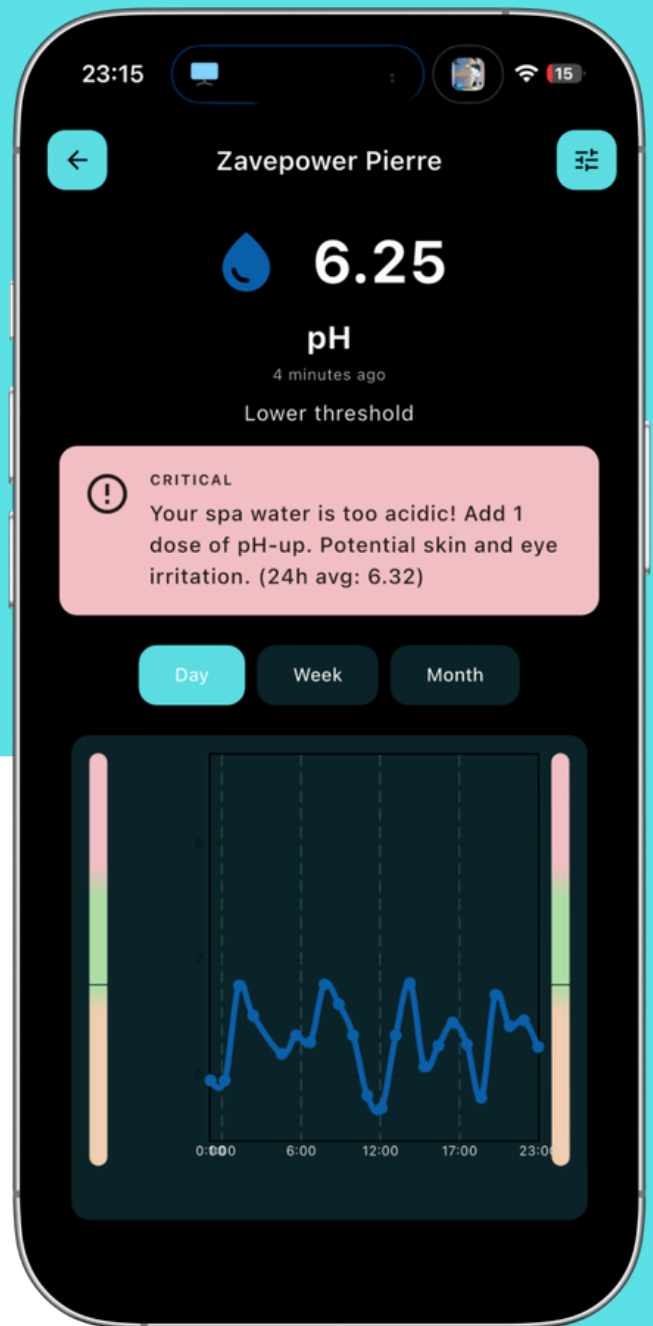

It's that simple:

- Check your water quality instantly with a glance at your phone - anytime, anywhere
- Get step-by-step recommendations and instant alerts when action is needed
- Enjoy more spa time and less time worrying about maintenance

038813BFD54724

Last seen on 2025-07-21

<p>Temperature</p> <p>37.7°C</p>	<p>Weather</p> <p>22° Sunny Malibu, CA</p>
<p>ORP</p> <p>530 mV</p>	<p>pH</p> <p>7.13</p>

Contact us Find Reseller

How E.W.A. Makes Your Life Simpler

Your smart inline sensor continuously monitors the four essentials for perfect water -so you don't have to.

pH Levels

– for balanced, gentle water

Sanitizer Levels

– for crystal clear, safe results

Conductivity

– see what's really in your water

(Released later)

Temperature

– always in your comfort zone

Easy Installation – Choose What Fits Your Setup

You can install E.W.A. in two straightforward ways, depending on your pool or spa system: